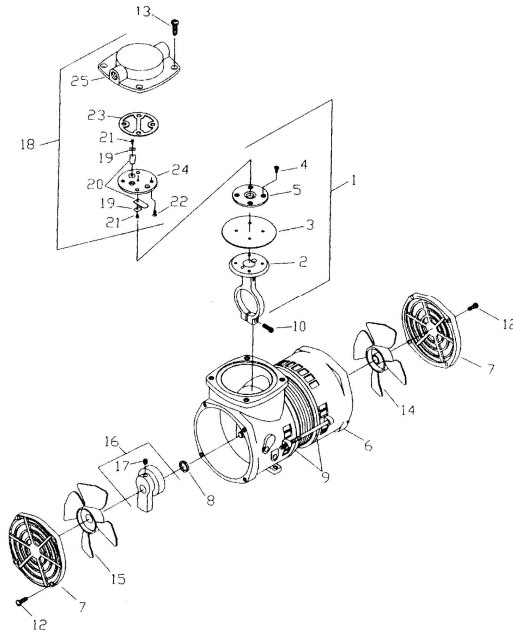

DRAWING AND PARTS LIST

Item No.	Part No.	Component No.	Description	Qty.
1	607180		Connecting Rod Assembly	1
2		607139	Connecting Rod	1
3		608148	Diaphragm	1
4		625540	Screw - Hold Down Plate	4
5		654649	Diaphragm Hold Down Plate	1
6	614425-504		Motor End Cap Assembly	1
7	614609		Vented Cover - Front & Rear	2
8	615403		Spacer - Eccentric	1
9	624444-504		Adapter Ring	2
10	625114		Connecting Rod Screw	1
12	625266		Front Cover Screw	8
13	625444		Head Screw	4
14	633544		Fan - CW Natural	1
15	633545		Fan - CCW Gray	1
16	See Chart		Eccentric & Bearing Assembly	1
17		625244	Eccentric Set Screw	1
18	660073-504		Head & Valve Plate Assembly	1
19		617045	Valve Keeper Strip	2
20		621102	Valve Flapper	2
21		625160	Valve Flapper Screw	2
22		625606	Screw - Valve Plate	4
23		633439	Valve Plate Gasket	1
24		654129	Valve Plate	1
25		660131-504	Head	1
29	633267		Bushing (Not Shown)	1
N.S.	633584		Cord Assembly	1

Model No.	Stator No.	Voltage
107CA	608102	115/60
107CD	608107	230/50
107CB	608152	115/50
107CC	608129	230/60
107BD	608107	230/50
107BA	608102	115/60
107CCD	608865	230/50
107CAB	608118	115/60

Eccentric Assembly No.	Eccentric No.	Bearing No.	Stroke
645684	645410	646069	.050
645599	645354	646069	.110
645298	645214	646069	.140
645372	645215	646069	.160
645373	645216	646069	.180
645374	645217	646069	.200

107BA				107BD			
Delete	Item No.	Part	Add	Delete	Item No.	Part	Add
	1	Connecting Rod	607142	607139	1	Connecting Rod	607142
	N.S.	Hose Connector	607019		N.S.	Hose Connector	607019
	N.S.	Nut-Hose	626455		N.S.	Nut - Hose	626455
	N.S.	Felt	641020		N.S.	Felt	641020