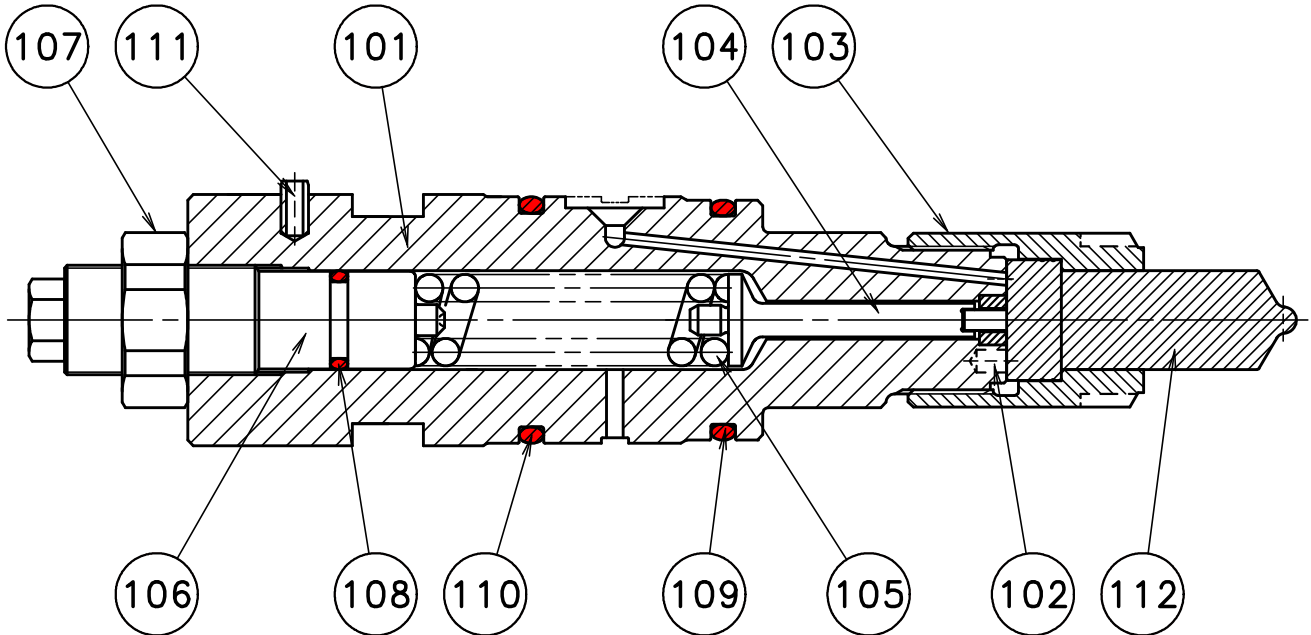

		H17/28	Page 2/2
Fuel Injection Valve	Assembly Drawing & Part List	Section No.	Rev.
연료 분사 밸브	조립도 및 부품 목록	S52000	1A

Part List

Item No.	Description	Q'ty / Eng.	Weight (kg)	Remarks / See Note
101	Fuel injection valve body	1		
102	Dowel pin	2		
103	Nozzle nut	1		
104	Spindle	1		
105	Spring	1		
106	Adjust screw	1		
107	Nut	1		
108	O-ring	1		
109	O-ring	1		
110	O-ring	1		
111	Spring pin	1		
112	Atomizer	1		