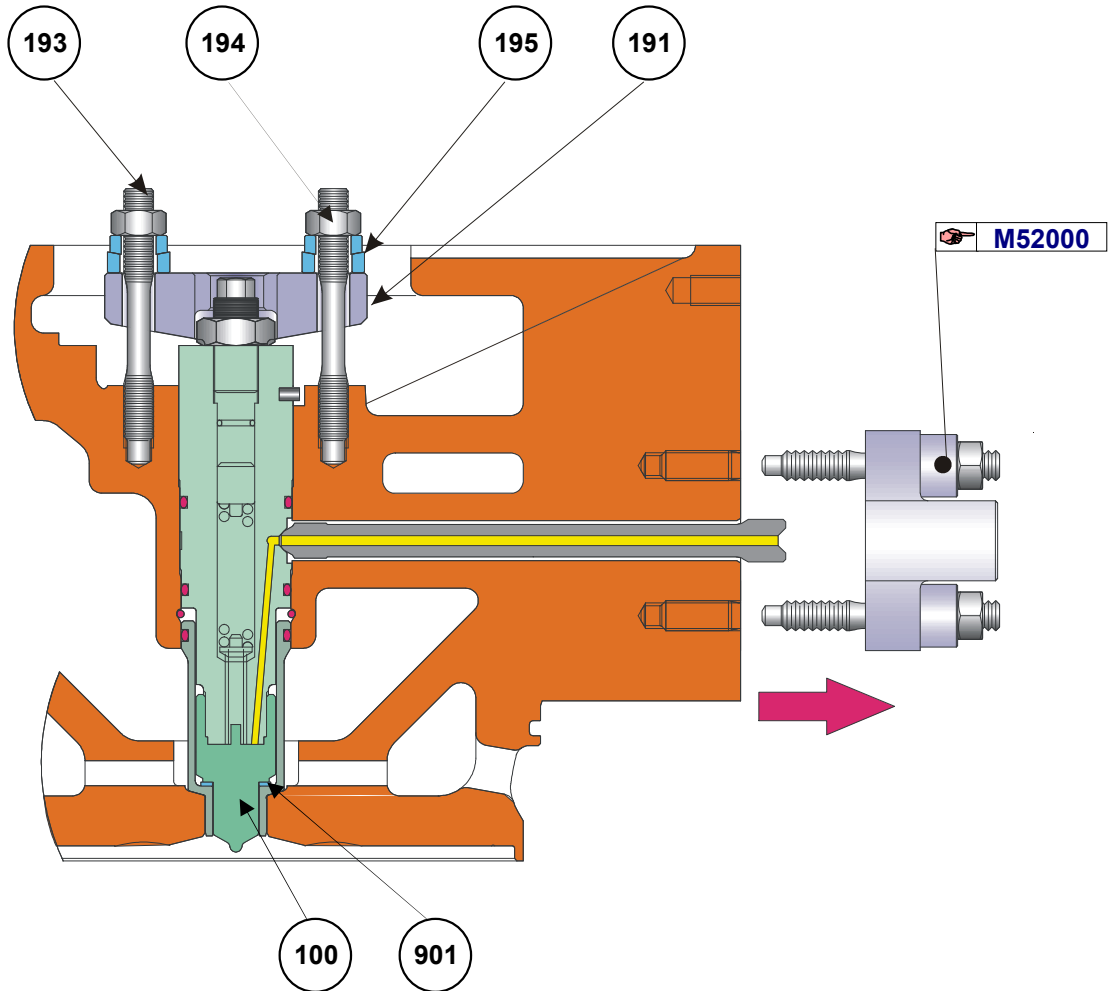

		H17/28	Page 1/2
Fuel Injection Valve	Assembly Drawing & Part List	Section No.	Rev.
연료 분사 밸브	조립도 및 부품 목록	S52000	1A

Part List

Item No.	Description	Q'ty / Eng.	Weight (kg)	Remarks / See Note
100	Fuel injection valve complete	1	3.0	
191	Clamp for fuel inj. valve	1		
193	Stud for fuel valve	2		
194	Nut	2		
195	Spherical washer	2		
901	Gasket for fuel valve	1		