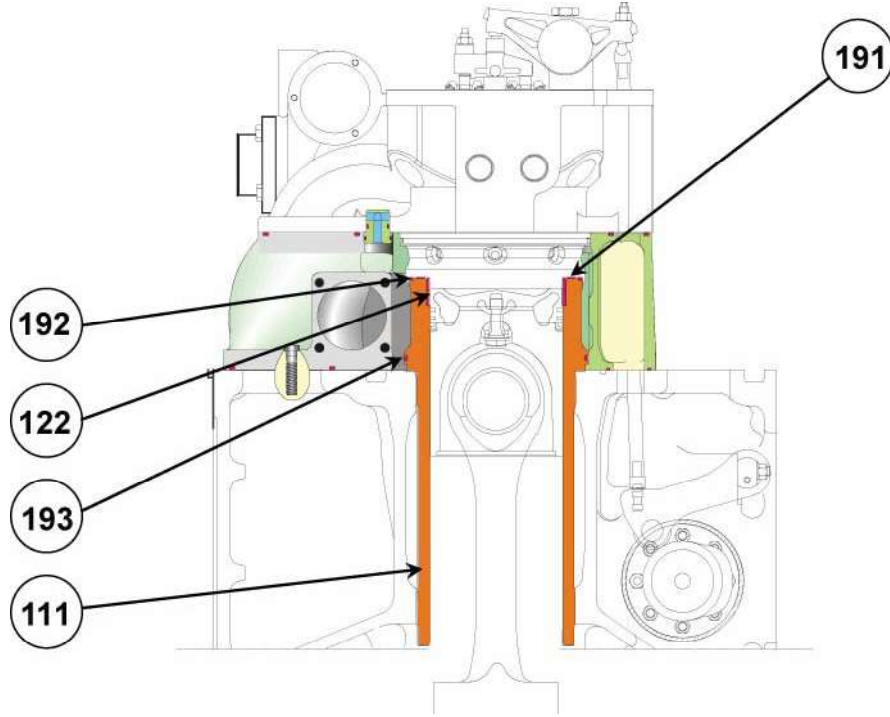

		H17/28	Page 2/2
Cylinder Liner & Water Jacket	Assembly Drawing & Part List	Section No.	Rev.
실린더 라이너 및 워터자켓	조립도 및 부품 목록	S15000	1A

Parts List

Item No.	Description	Q'ty / Cyl.	Weight (kg)	Remarks / See Note
111	Cylinder liner	1	70.1	
122	Flame ring	1		
191	Sealing ring	1		
192	O-ring	1		
193	O-ring	1		