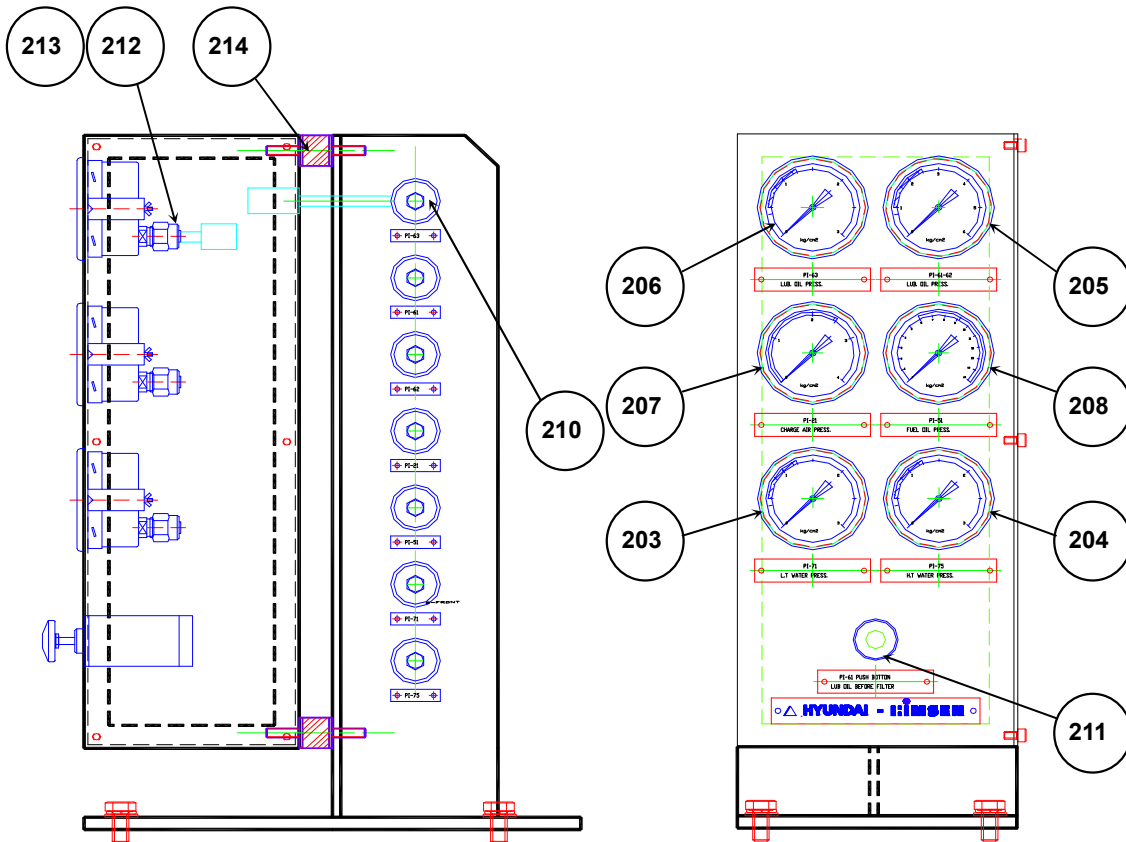

Pressure Gauge Panel	Assembly Drawing & Part List
압력계 패널	조립도 및 부품 리스트

Part List

Item No.	Description	Q'ty / Eng.	Weight (kg)	Remarks / See Note
203	Pressure gauge(PI-71)	1		
204	Pressure gauge(PI-75)	1		
205	Pressure gauge(PI-61/62)	1		
206	Pressure gauge(PI-63)	1		
207	Pressure gauge(PI-21)	1		
208	Pressure gauge(PI-51)	1		
210	Needle valve	7		
211	3-way valve	1		
212	Flexible hose	3		
213	Flexible hose	3		
214	Damping rubber	4		