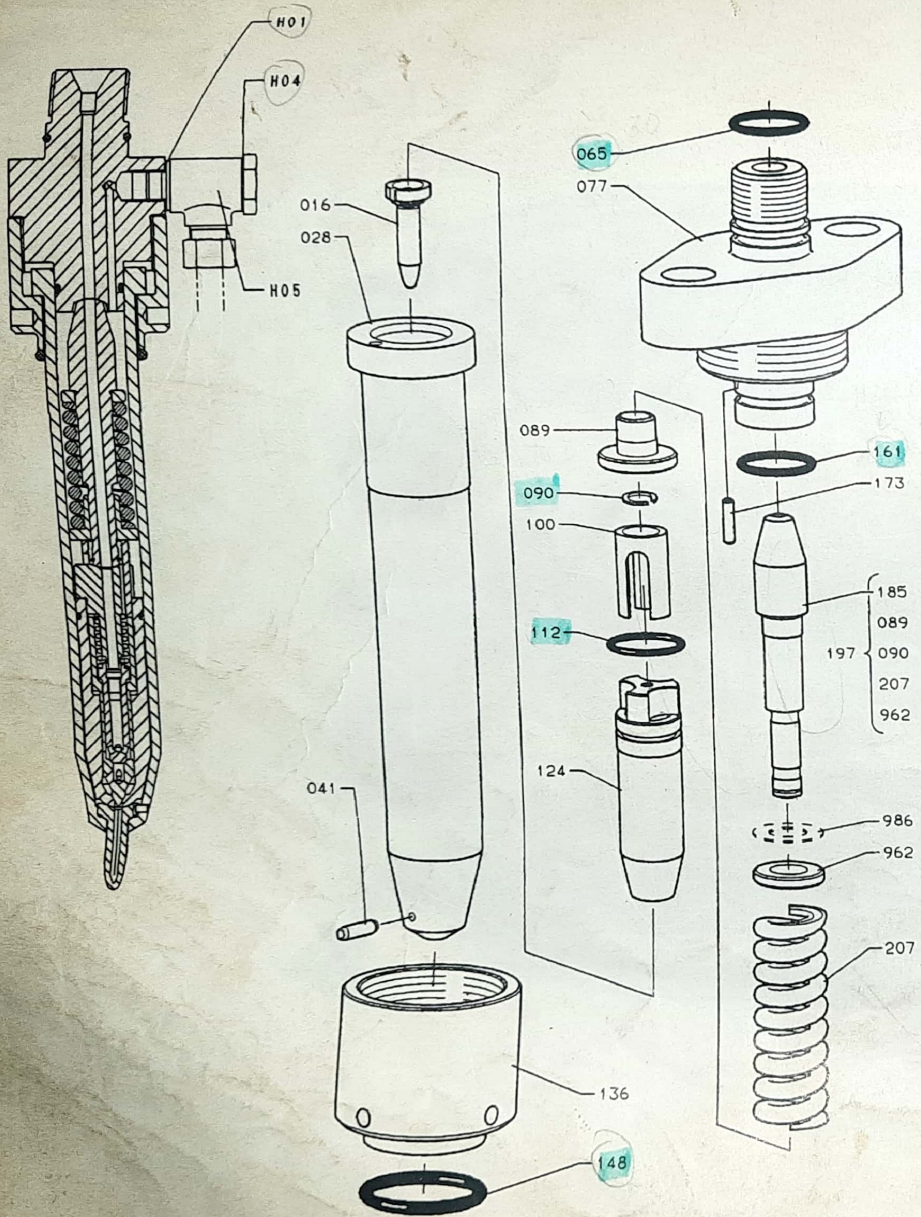

Conical seat type

Item No.	Part Description	
000	Fuel valve, complete	14
	(Item 016-965)	
016	Nozzle	✓ 7
028	Holder	
041	Guide pin	
065	O-ring	✓ 21
077	Valve head	✓
089	Spring guide	
090	Circlip	✓ ?
100	Thrust foot	✓
112	O-ring	✓ 29
124	Spindle guide, complete	✓
136	Union nut	
148	O-ring	✓ 16
161	O-ring	✓ 18
173	Guide pin	
185	Thrust spindle	✓
197	Thrust spindle, complete	
207	Spring	✓
962	Disc	
986	Additional disc, + 30 bar *)	✓
H01	Gasket	
H04	Gasket	
H05	Pipe connector	
	*) Optional extras	